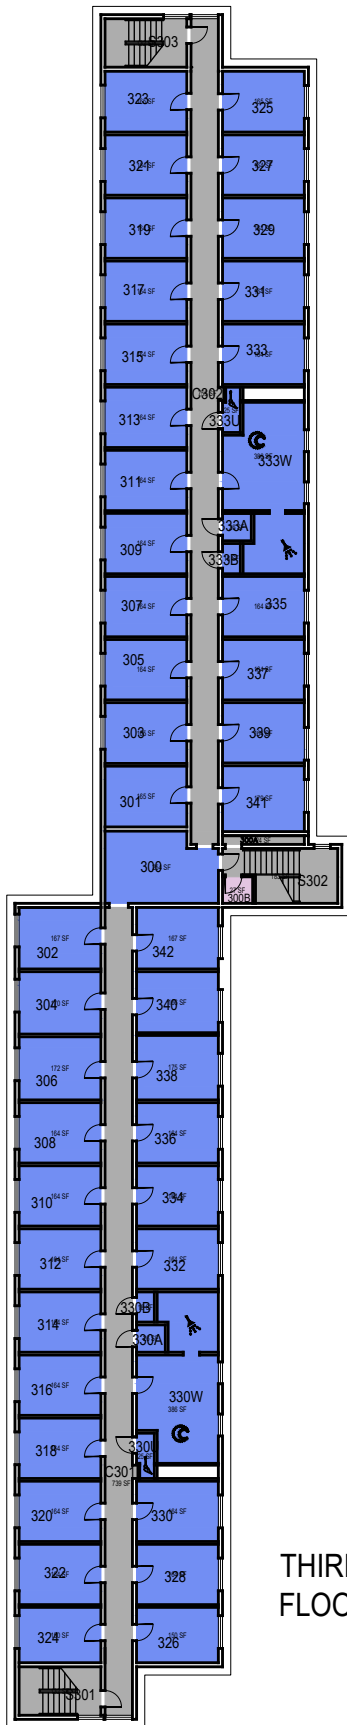

Sequoia Hall

Floor 1

FACILITIES MANAGEMENT AND DEVELOPMENT

Space Data http://afd.calpoly.edu/facilities/spacefacility/space_data.asp

000 UNASSIGN	400 STUDY	800 HEALTH
100 CLASS	500 SPECIAL	900 RESIDENTIAL
200 LAB	600 GENERAL	
300 OFFICE	700 SUPPORT	

March 2022

1"=35'

Room Use

THIRD FLOOR

SECOND FLOOR

Sequoia Hall

Floors 2 and 3

FACILITIES MANAGEMENT AND DEVELOPMENT

1"=35'